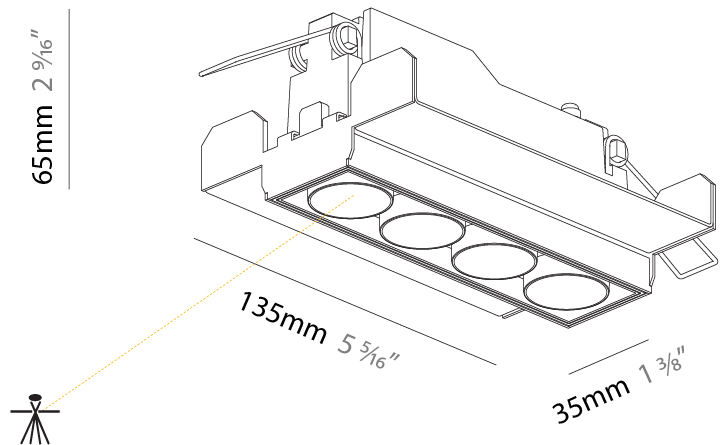

GENERAL

Series: Magiq Micro Dot
Subseries: Magiq 4 Cell Micro-Dot
Brand: Prolicht
Division: Architectural
Mounting Type: Trimless
Mounting Location: Ceiling
Subcategory: Downlight

PHYSICAL

Shape: Rectangle
Length (mm): 135
Length (in): 5 ⁵/₁₆
Width (mm): 35
Width (in): 1 ³/₈
Height (mm): 65
Height (in): 2 ⁹/₁₆
Ceiling Thickness (mm): 12.5
Ceiling Thickness (in): 1/2
Min. Recessing Depth (mm): 100
Min. Recessing Depth (in): 3 ¹⁵/₁₆
Light Distribution: Downlight
Weight (kg): 0.403
Weight (lbs): 0.89
Fixture Material: Aluminum Die Cast
Cut-out Measurements: 142mm / 5 9/16" x 42mm / 1 5/8"
Upon Request: Unique Ceiling Thickness

ELECTRICAL

Lamp Type: LED (Zhaga Standard)
Input Wattage (W): 14.3
Total Output Wattage (W): 13.3
Dimming: Tri-Mode (Non-Dimming and Phase Dimming (120Vac only) and 0-10V Dimming)
Driver Included: No
Driver Location: Remote
Driver Type: Constant Current - Universal
Driver Class: Class 2
Housing: See components
Input Voltage (V): 120 - 277
Constant Current (MA): 1050

LED

Number of LEDs: 4
Color Temperature (°K): 2700 / 3000 / 3500 / 4000
Max. Delivered Lumen (lm): 640 / 694 / 706 / 720
Nominal Lumen (lm): 880 / 954 / 940 / 990
CRI: >90 CRI
Lamp Life (hrs): 50000
Upon Request: Special Color Temperature

OPTICAL

Optic°: 22 / 38
Upon Request: Special Beam Angles

RATINGS AND CERTIFICATIONS

Certified By: CSA Certified to UL and CSA Standards
IP rating: IP20